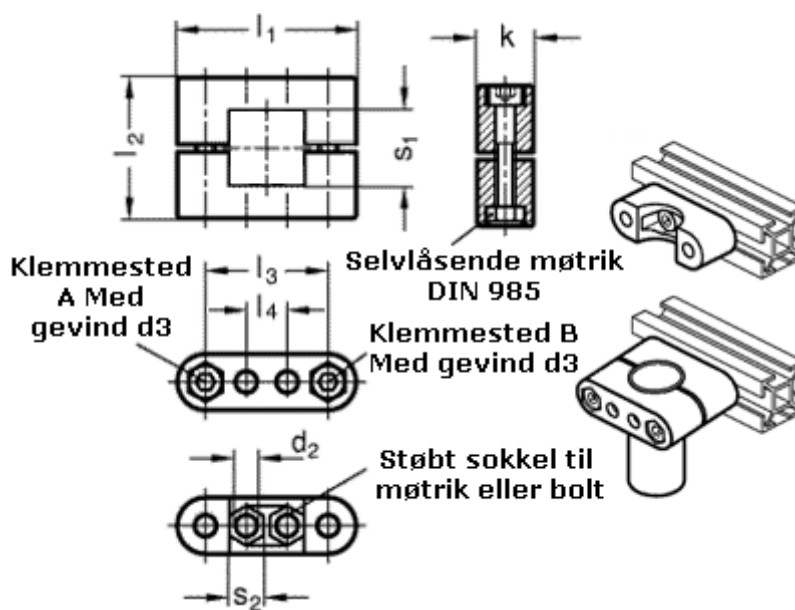

Article number: 20231V302NI

Description: E+G

Tube supports GN231-V30-22-NI

Measures

$d_2 = 8.5$

$s_2 = 13$

$d_3 = M 8$

$k = 22$

$l_1 = 70$

$l_2 = 55$

$l_3 = 48$

$l_4 = 16$

$s_1 = 30$